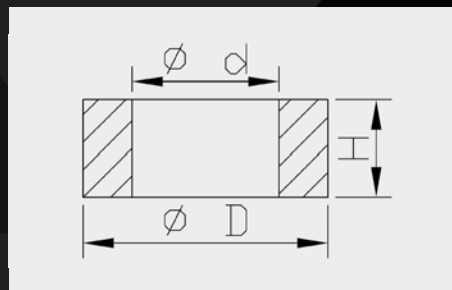

### Cylinder Bushing Comp dimensions

Art. nr.	d	D	H
110220000101*	12.5	20.0	8.0
110220000201	10.0	18.0	8.0
110220000301	12.5	18.0	8.0
110220000401*	12.5	20.0	14.5
110220000501	12.5	20.0	14.5