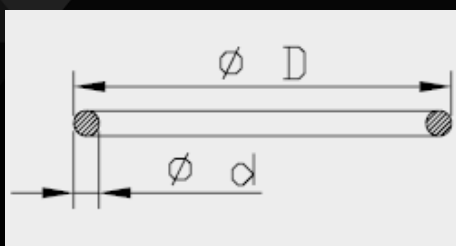

O-ring Seal Head

31

Yamaha		
Model	Years	Art. nr.
YZ80/YZ85	1993-	120313600101
YZ125/YZ250	1991-1992 1993-	120314400101 120314600101
YZ250X	2016-	120314600101
YZ250F	2001-2013 2014-	120314600101 120315000101
YZ250FX	2015-	120315000101
YZ426F	2000-2002	120314600101
YZ450F	2003-2009 2010-	120314600101 120315000101
YZ450FX	2016-	120315000101
WR250F	2003-2014 2015-	120314600101 120315000101
WR450F	2003-2015 2016-	120314600101 120315000101

Kawasaki		
Model	Years	Art. nr.
KX85	2002-	120313600101
KX125/KX250	1991-1992 1993-2008	120314400101 120314600101
KX250F	2004-2005	120314600101
KX450F	2006-2008 2009-2014	120314600101 120315000101
KX500	1991-1992 1994-2004	120314400101 120314600101
KLX450R	2007-2007	120314600101

Honda		
Model	Years	Art. nr.
CR125R	1991-1992 1993-2007	120314400101 120314600101
CR250R	1991-1991 1995-1996	120314400101 120314600101
CRF450R	2009-2016	120315000101
CR500R	1991-1991 1992-2002	120314400101 120314600101
XR650R	2000-2007	120314400101

GasGas		
Model	Years	Art. nr.
EC/XC250/300	2018-	120314600101
EC RANGER	2019-	120314600101

Suzuki		
Model	Years	Art. nr.
RM250	2001-2003	120314600101
RM-Z250	2004-2006 2016-	120314600101 120315000101

Sherco		
Model	Years	Art. nr.
SE/SEF Factory	2019-	120315000101
SC/SCF Factory	2019-	120315000101

Husqvarna		
Model	Years	Art. nr.
ALL	2011-2013	120314600101

O-ring Seal Head dimensions

Art. nr.	d	D
120313600101	3.5	36.0
120314000101	2.0	44.0
120314400101	3.5	44.0
120314600101	3.5	47.0
120315000101	3.5	50.0