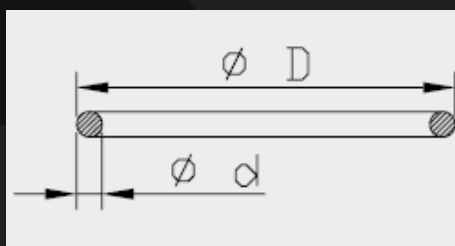

O-ring Seal Head

31

Yamaha

Model	Years	Position	Art. nr.
YFZ450	2004-2009	front	120313600101
YFZ450R	2009-2012	front	120314400101
	2009-2012	rear	120314600101
YFZ450X	2010-2011	front	120314400101
	2010-2011	rear	120314600101

Kawasaki

Model	Years	Position	Art. nr.
KFX450R	2008-2011	front	120313600101
	2008-2011	rear	120314600101

Suzuki

Model	Years	Position	Art. nr.
LT-450	2006-2009	front	120314000301
	2006-2009	rear	120315000101

Can-am

Model	Years	Position	Art. nr.
DS450	2008	front	120313600101
	2008	rear	120314000301
DS450X.MX	2009-2012	front	120314000301
	2009-2012	rear	120314600101
DS450X.XC	2009-2011	front	120313600101
	2009-2011	rear	120314000301

O-ring Seal Head dimensions

Art. nr.	d	D
120313600101	3.5	36.0
120314000301	3.5	41.0
120314400101	3.5	44.0
120314600101	3.5	47.0
120315000101	3.5	50.0