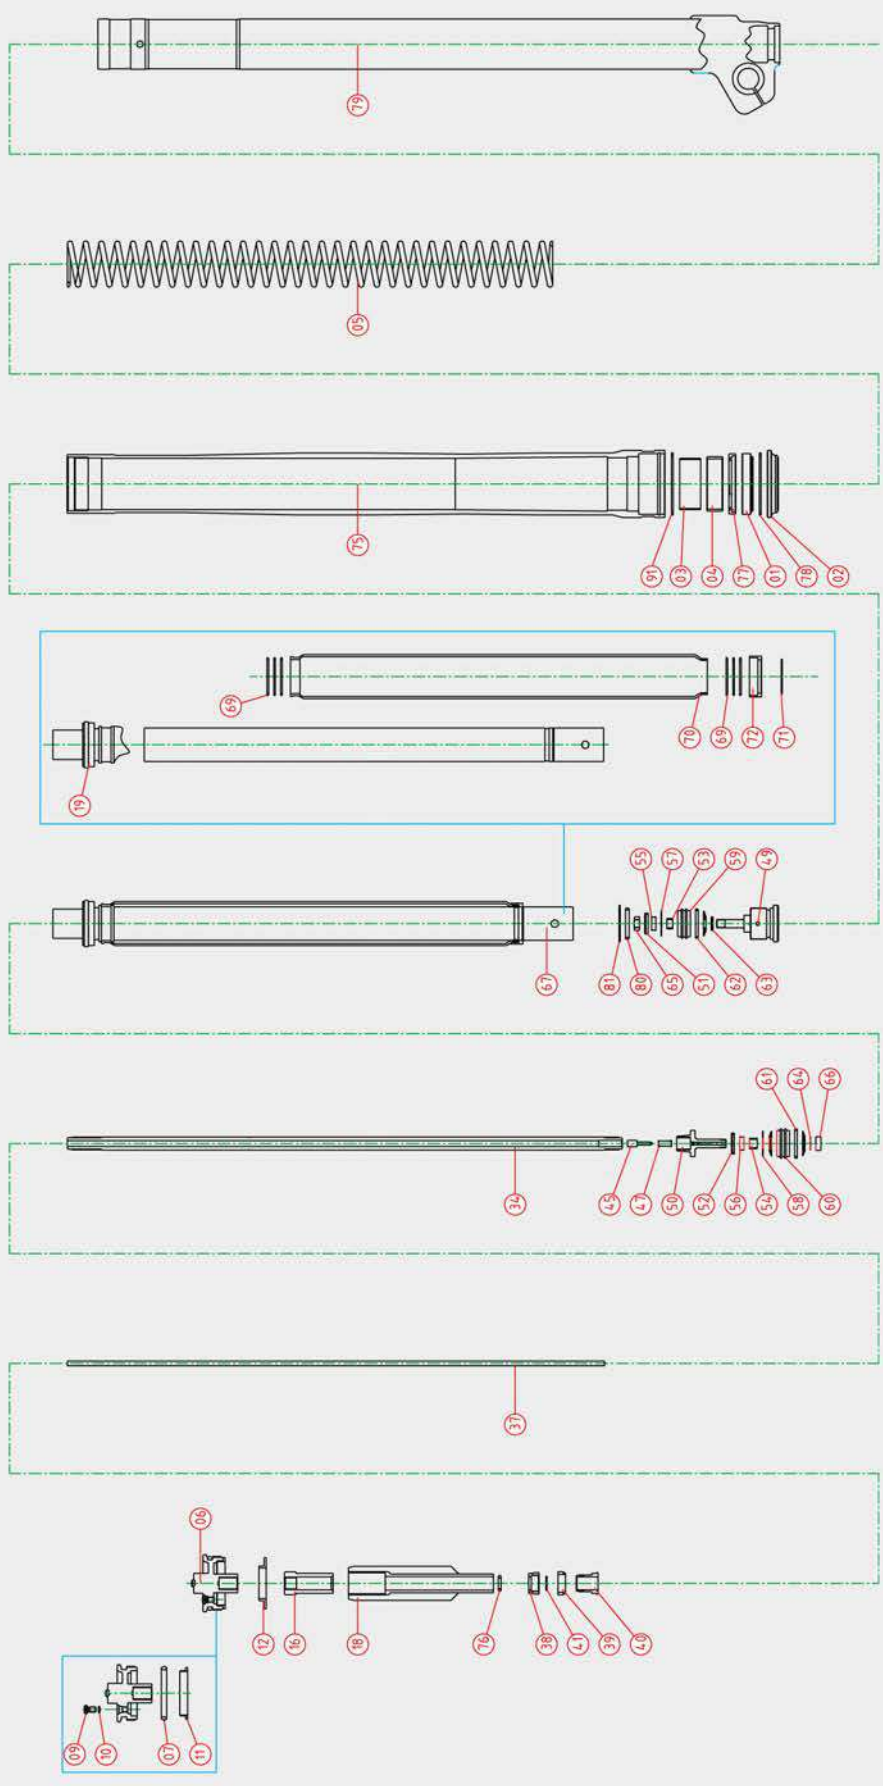

YAMAHA

Model	Year	Front Fork Innertube (mm)	Cartridge System	Rear Shock Body (mm)	Piston Rod (mm)
R1	1999-2001	41	open	-	-
	2002-2007	43	open	-	-
R6	2000-2001	41	open	-	-
	2002-2003	43	conv	-	-
	2004-2004	43	open	-	-

Kawasaki

Model	Year	Front Fork Innertube (mm)	Cartridge System	Rear Shock Body (mm)	Piston Rod (mm)
ZX10	2004-2009	43	open	40	14
ZX1200R	2001-2001	43	open	40	14
ZX6	2001-2001	46	conv	40	14
	2002-2004	41	open	40	14
ZX9	2001-2001	46	conv	40	14

SUZUKI

Model	Year	Front Fork Innertube (mm)	Cartridge System	Rear Shock Body (mm)	Piston Rod (mm)
GSXR1000	2002-2007	43	open	46	16
HAYABUSA	2008-2008	43	open	40	14

Open Cartridge Front Fork