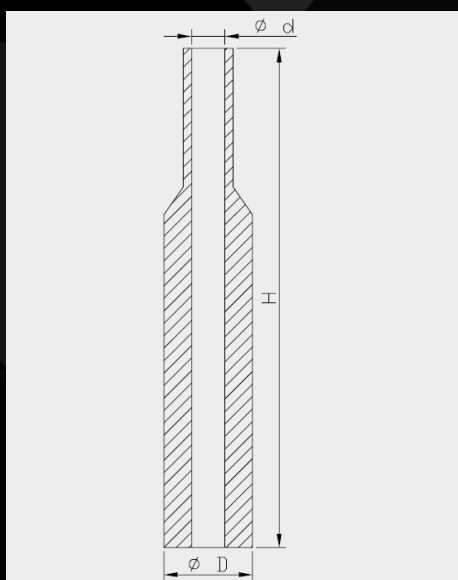

Bump Rubber Washer dimensions

Art. nr.	d	D	H
110183600101	12.1	20.0	150.0
110184800101*	16.1	31.0	177.0
110184800201	12.8	32.0	115.0