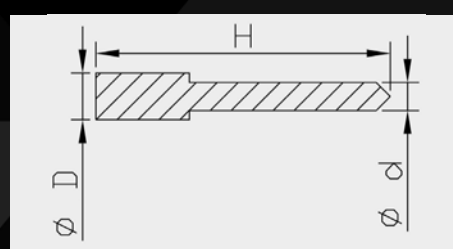

Needle Inside Compression Piston Rod

44

Yamaha		
Model	Years	Art. nr.
YZ125/YZ250	2005-2005	110440000301*
	2006-	110440000601
YZ250X	2016-	110440000601
YZ250F	2005-2005	110440000301*
	2006-	110440000601
YZ250FX	2015-	110440000601
YZ450F	2005-2005	110440000301*
	2006-	110440000601
YZ450FX	2016-	110440000601
WR250F	2006-	110440000601
WR450F	2012-	110440000601

Kawasaki		
Model	Years	Art. nr.
KX450F	2007-2014	110440000601

GasGas		
Model	Years	Art. nr.
EC250/300	2018-	110440000601
XC250/300	2018-	110440000601

Suzuki		
Model	Years	Art. nr.
RM-Z250	2019-	110440000601

Honda		
Model	Years	Art. nr.
CRF450R	2009-2014	110440000601

Husqvarna		
Model	Years	Art. nr.
CR/TC/TXC	2010-2013	110440000601

Sherco		
Model	Years	Art. nr.
SE/SEF Factory	2019-	110440000601
SC/SCF Factory	2019-	110440000601

Needle Inside Compression Piston Rod dimensions

Art. nr.	d	D	H
110440000301*	3.0	6.0	28.0
110440000601	3.0	5.0	17.0