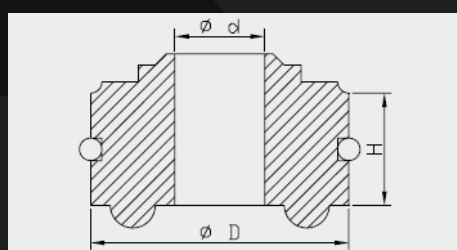

### Seal Head Complete dimensions

Art. nr.	d	D	H
120243600401	12.5	36.0	20.0
120244000101	14.0	40.0	21.5
120244000201	14.0	40.0	14.5
120244000801	16.0	40.0	23.5
120244400501	14.0	44.0	19.0
120244600201	16.0	46.0	21.5
120245000101	18.0	50.0	20.0