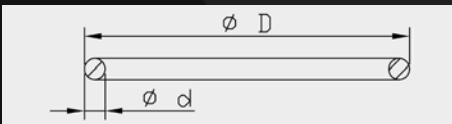

### Snap Ring Oil Seal dimensions

Art. nr.	d	D
110783600101	1.6	53.0
110784600101*	1.6	63.0
110784800101	1.6	66.0