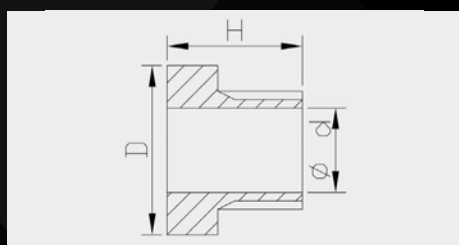

### Oil Lock Stopper dimensions

Art. nr.	d	D	H
110400000201*	12.5	19.0	20.0