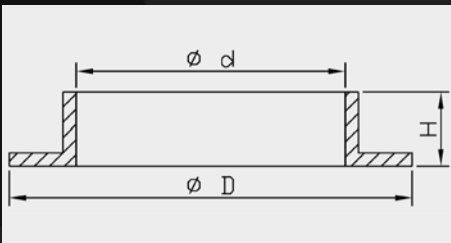

Spring Seat Against Free Piston dimensions

Art. nr.	d	D	H
110250000101*	18.0	29.0	6.0
110250000201*	16.0	25.0	6.0
110250000301	16.0	25.0	9.0