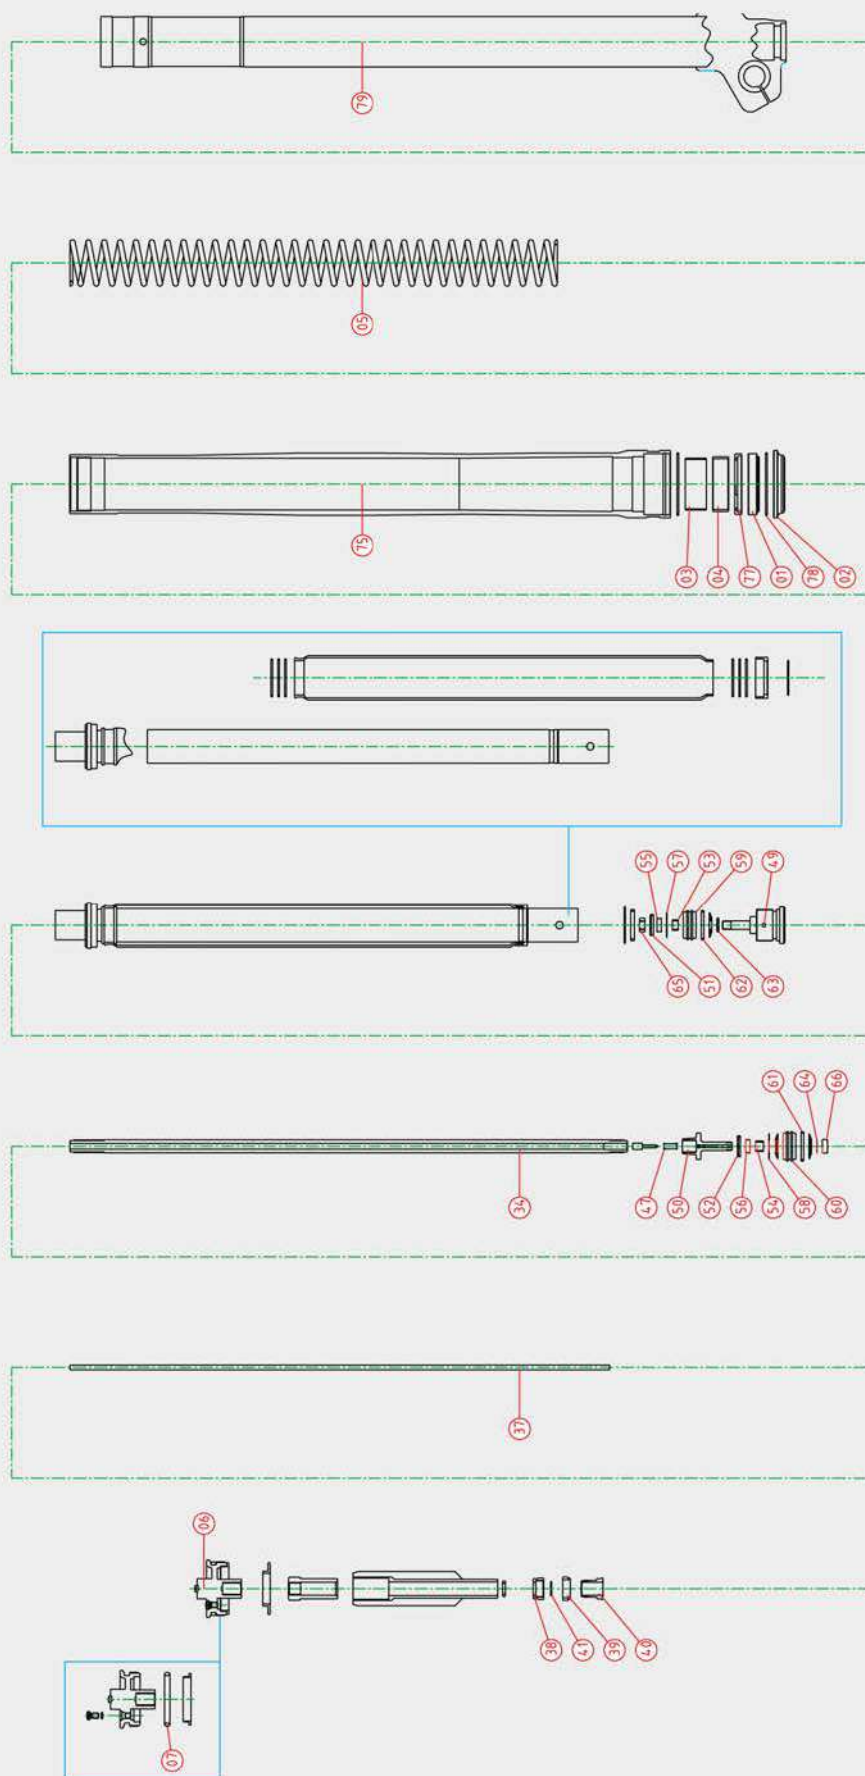

Open Cartridge Front Fork

Road Front Fork Service Parts

Nr.	Description	Page
1	oil seal	168
2	dust seal	168
3	slide bushing	169
5	front fork spring	170
75	outertube complete	171
79	innertube complete	171