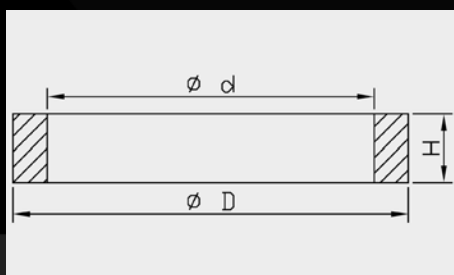

### Oil Seal dimensions

Art. nr.	d	D	H
110013600102	36.0	48.5	8.0
110014100102	41.0	53.0	8.0
110014300102	43.0	55.0	9.5
110014600102	46.0	58.0	9.5
110014800102	48.0	58.0	8.5
110014800202	48.0	58.0	8.5
110014800302	48.0	58.0	8.5
110014800402	48.0	58.0	9.0
110014800502	48.0	58.0	9.0