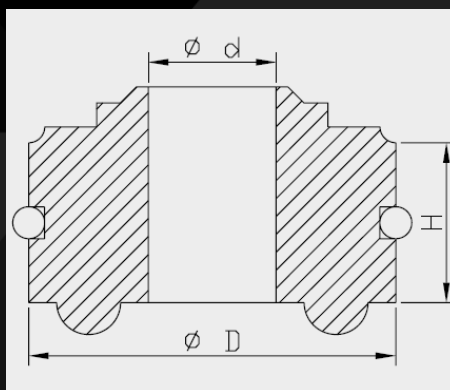

### Seal Head Complete dimensions

Art. nr.	d	D	H
120244000301	14.0	40.0	16.5
120244000401	14.0	40.0	17.5
120244000501	14.0	40.0	19.5
120244000601	14.0	40.0	21.0
120244000701	14.0	40.0	17.0
120244600701	16.0	46.0	21.0
120244600901	16.0	46.0	21.0