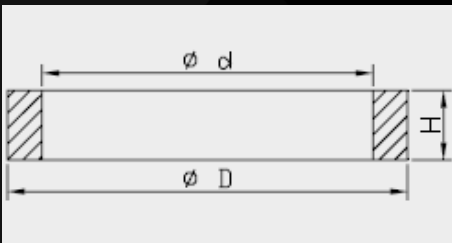

Oil Seal dimensions

Art. nr.	d	D	H
110014100202	41.0	53.0	8.0
110014300302	43.0	55.0	9.5
110014300402	43.0	55.0	9.5
110014300502	43.0	55.0	9.5