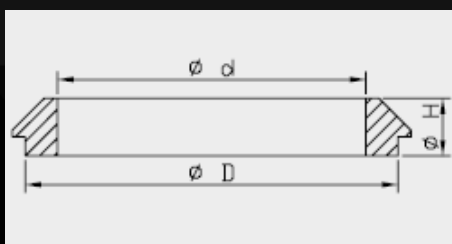

Oil Seal dimensions

Art. nr.	d	D	H
110024100202	41.0	54.0	13.0
110024300202	43.0	56.0	14.0
110024300302	43.0	56.0	14.0