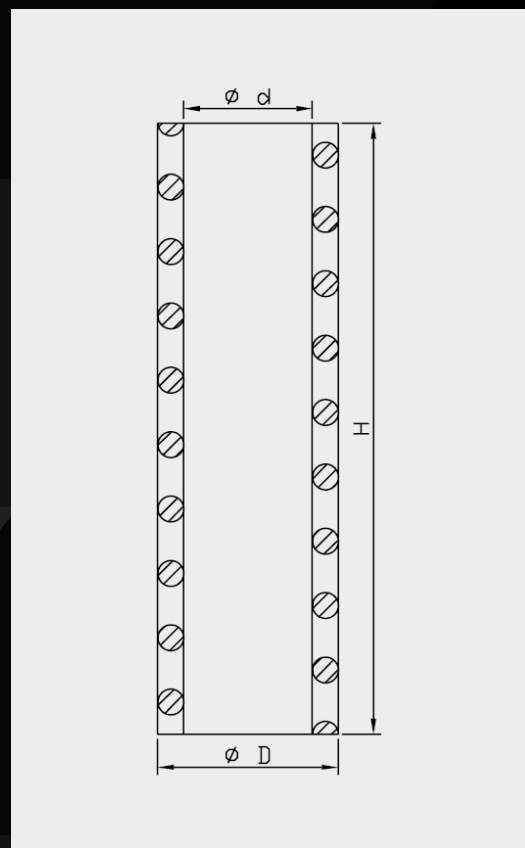

Front Fork Spring Dimensions

Art. nr.	d	D	H	N/mm	KG
110054802002*	33,0	44,0	479,0	3,9	0,40
110054802102*	33,0	44,0	479,0	4,0	0,41
110054802202*	33,0	44,0	479,0	4,1	0,42
discontinued	33,0	44,0	479,0	4,2	0,43
110054802402*	33,0	44,0	479,0	4,3	0,44
110054802502*	33,0	44,0	479,0	4,4	0,45
110054802602*	33,0	44,0	479,0	4,5	0,46
110054802702*	33,0	44,0	479,0	4,6	0,47
110054802802*	33,0	44,0	479,0	4,7	0,48
discontinued	33,0	44,0	479,0	4,8	0,49
110054804402*	33,0	44,0	479,0	4,9	0,50
110054600102*	31,0	41,0	480,0	3,8	0,39
110054602502*	31,0	41,0	480,0	3,9	0,40
110054601802*	31,0	41,0	480,0	4,0	0,41
discontinued	31,0	41,0	480,0	4,1	0,42
110054602002*	31,0	41,0	480,0	4,2	0,43
110054601702*	31,0	41,0	480,0	4,3	0,44
110054602602*	31,0	41,0	480,0	4,4	0,45
110054808302	33,0	44,0	497,0	4,5	0,46
110054808402	33,0	44,0	497,0	4,6	0,47
110054808502	33,0	44,0	497,0	4,7	0,48
110054808602	33,0	44,0	497,0	4,8	0,49
110054808702	33,0	44,0	497,0	4,9	0,50
110054808802	33,0	44,0	497,0	5,0	0,51
110054808902	33,0	44,0	497,0	5,1	0,52
110054809102	33,0	44,0	497,0	5,2	0,53