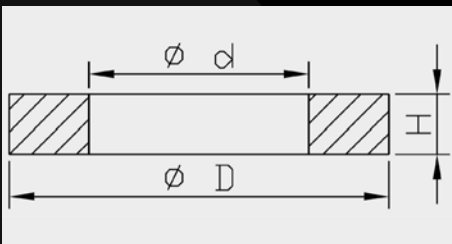

Bump Rubber Washer dimensions

Art. nr.	d	D	H
110140000201	10.5	24.5	3.0
110140000401*	22.0	38.0	6.0