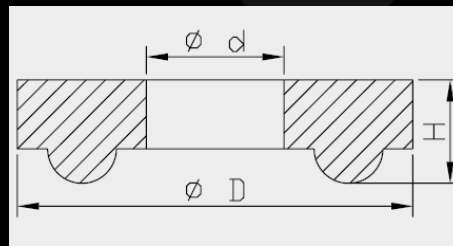

Bump Rubber Seal Head

25

Suzuki		
Model	Years	Art. nr.
GSXR1000	2002-2002	120250000201
	2003-2003	120250000301
	2005-2007	120250000301
HAYABUSA	2008-2008	120250000401

Kawasaki		
Model	Years	Art. nr.
ZX10	2005-2008	120250000501

Bump Rubber Seal Head dimensions

Art. nr.	d	D	H
120250000201	24.0	41.0	7.0
120250000301	24.0	41.0	7.5
120250000401	24.0	37.0	7.0
120250000501	18.0	26.5	30.0

Washer Seal Head Large / Oil Lock

26

Kawasaki		
Model	Years	Art. nr.
ZX10	2005-2008	120260000101

Suzuki		
Model	Years	Art. nr.
GSXR1000	2002-2003	120260000201
	2005-2007	120260000201