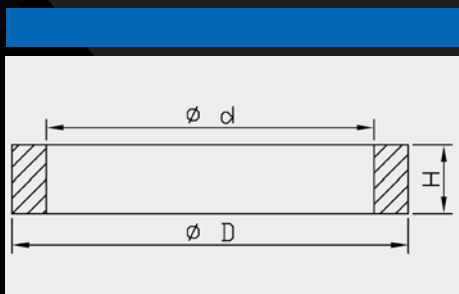

Oil Seal dimensions			
Art. nr.	d	D	H
110014800302	48.0	58	8.5
110010000302	48.0	57.8	9.5