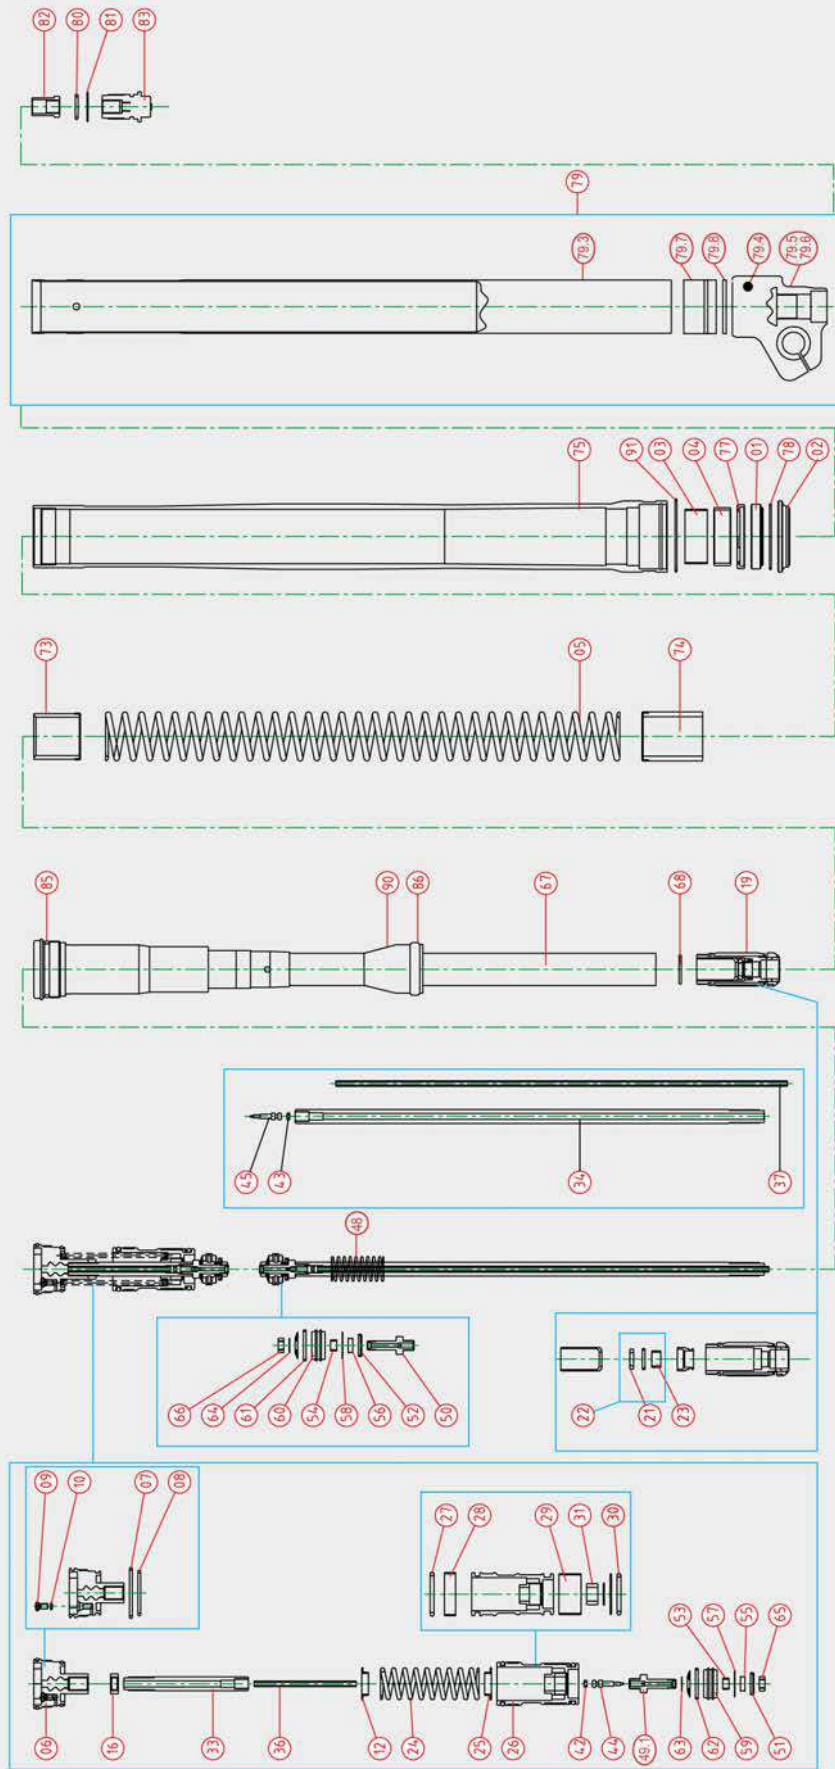

Closed Cartridge Front Fork