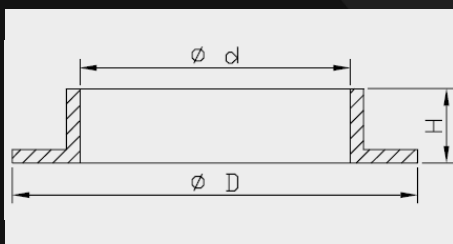

Washer dimensions

Art. nr.	d	D	H
120260000101	15.0	34.0	3.0
120260000201	17.0	32.0	2.0