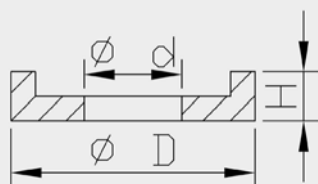

### Valve Stopper Rebound Base Valve dimensions

Art. nr.	d	D	H
110510000101	8.0	20.0	3.0
110510000201	6.0	17.0	3.0
110510000301*	8.0	20.0	3.0
110510000601*	6.0	17.0	3.5
110510000801	6.0	17.0	3.5