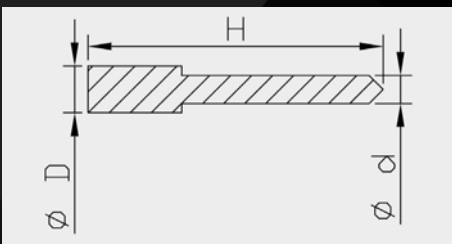

Needle Inside Rebound Piston Rod dimensions

Art. nr.	d	D	H
110440000501	3.0	6.0	25.0
110440000701	3.0	6.0	25.0
110440000901	3.0	6.0	25.0
110440001001	3.0	6.0	22.0