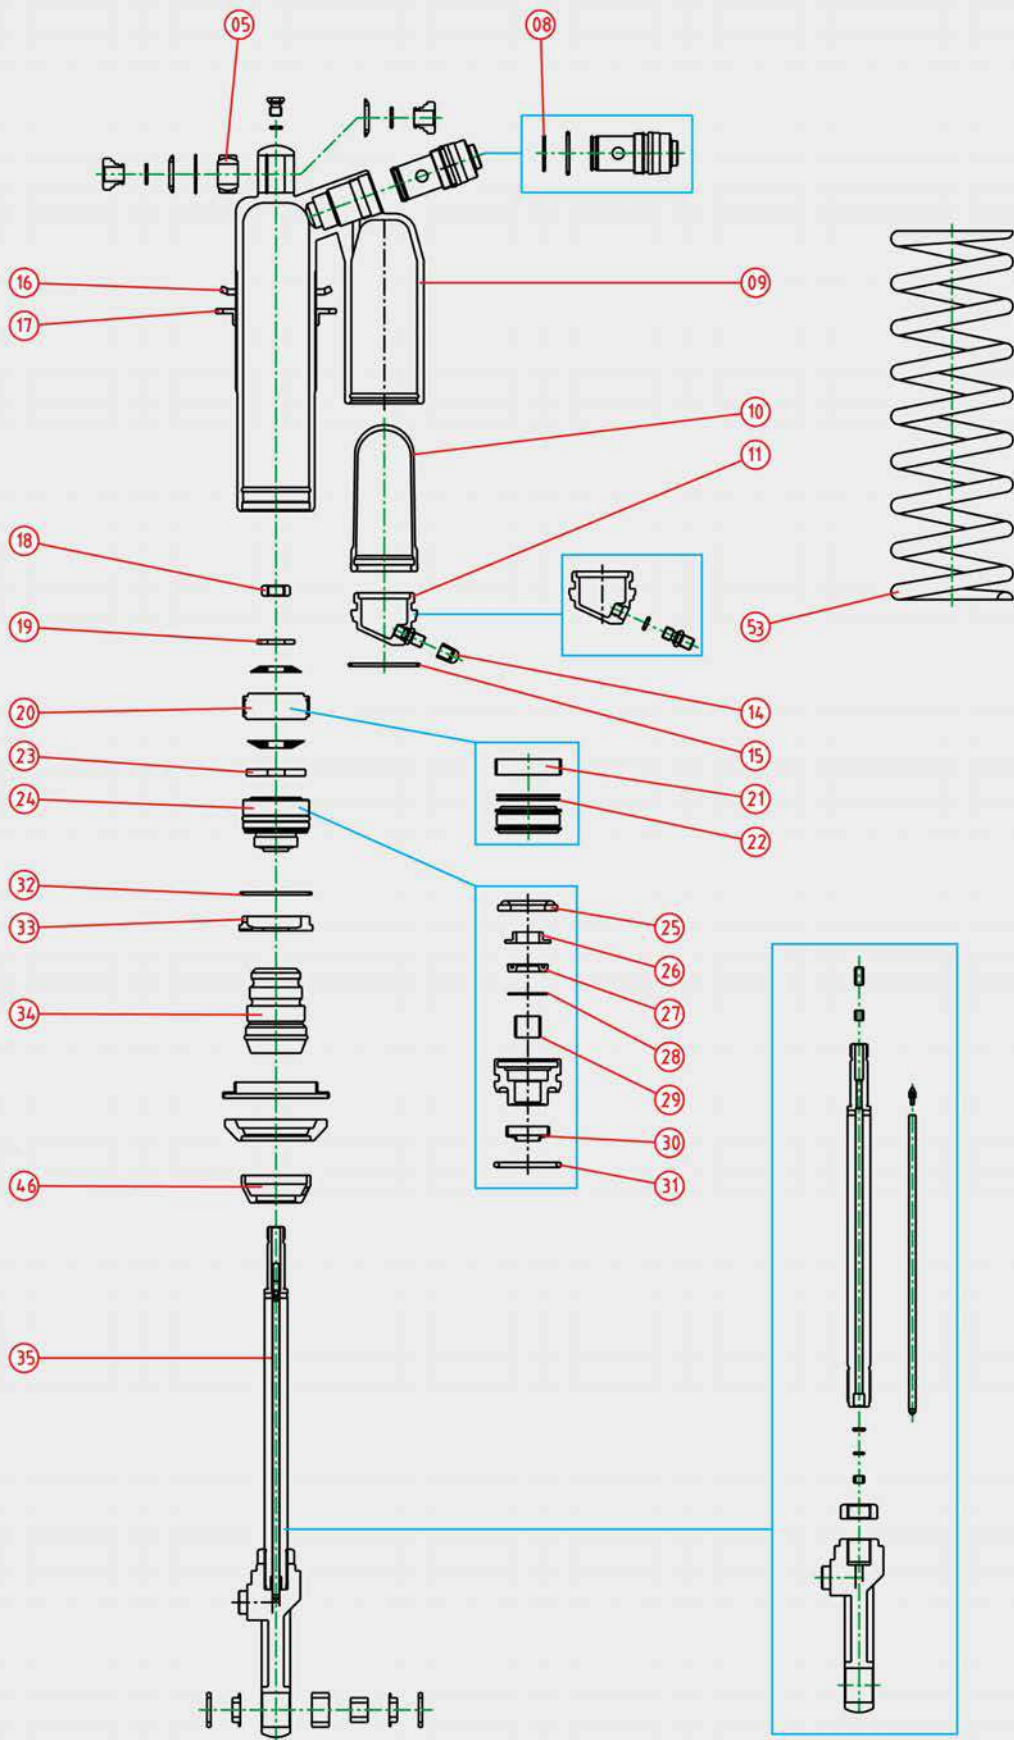

Road Rear Shock Service Parts

Nr.	Description	Page
10	bladder	174
20	piston complete	175
21	piston ring	176
22	piston o-ring	176
23	support washer piston rod	177
24	seal head complete	177
25	bump rubber seal head	178
26	washer seal head large / oil lock	178
27	oil seal	179
28	washer bearing small	179
29	bush	180
30	dust seal	180
31	o-ring seal head	181