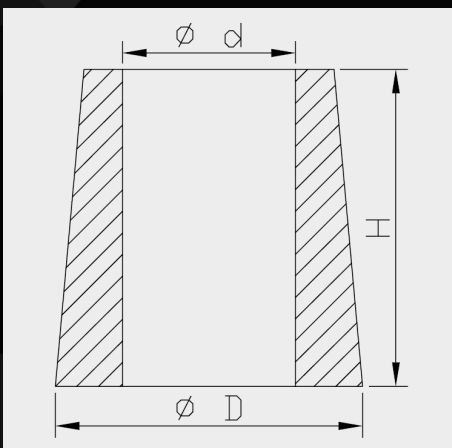

Art. nr.	d	D	H
110130000101	11.0	24.0	13.5
110130000201*	18.0	32.0	33.0
110130000301	14.5	24.0	10.0
110130000401*	18.0	32.0	33.0
110130000901	18.0	32.0	33.0

* as long as stock lasts