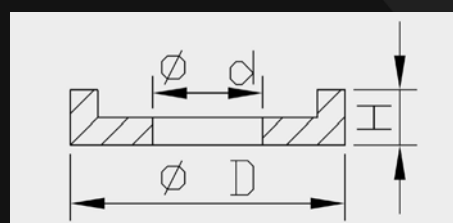

### Washer Next To Oil Seal dimensions

Art. nr.	d	D	H
110770000201	37.0	48.0	2.3
110770000301*	48.0	58.0	2.3
110770000401	50.0	58.0	2.3
110770000501	50.0	58.0	6.3
110770000601	50.0	58.0	9.0
110770000701	50.0	58.0	2.3