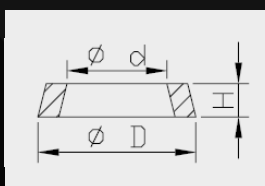

Oil Seal dimensions

Art. nr.	d	D	H
120271200101	12.5	27.0	5.0
120271400101	14.0	30.0	5.0
120271600101	16.0	36.0	5.0
120271600201	16.0	28.0	5.0
120271800201	18.0	30.0	5.0