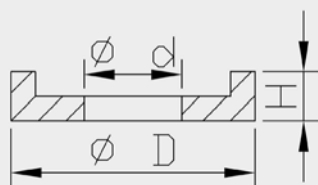

### Valve Stopper Compression Base Valve dimensions

Art. nr.	d	D	H
110510000101	8.0	20.0	3.0
110510000201	6.0	17.0	3.0
110630000201	8.0	20.0	1.6