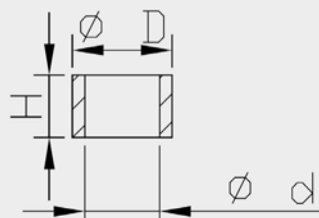

Slide Collar Compression Base Valve dimensions

Art. nr.	d	D	H
110530000501	6.0	8.0	4.3
110530000701*	8.0	10.0	5.5
110530000801	8.0	11.0	4.6
110530001301*	8.0	10.0	4.5
110530001501	6.0	8.0	5.3
110530001601	8.0	10.0	4.8
110530001701	6.0	8.0	3.8